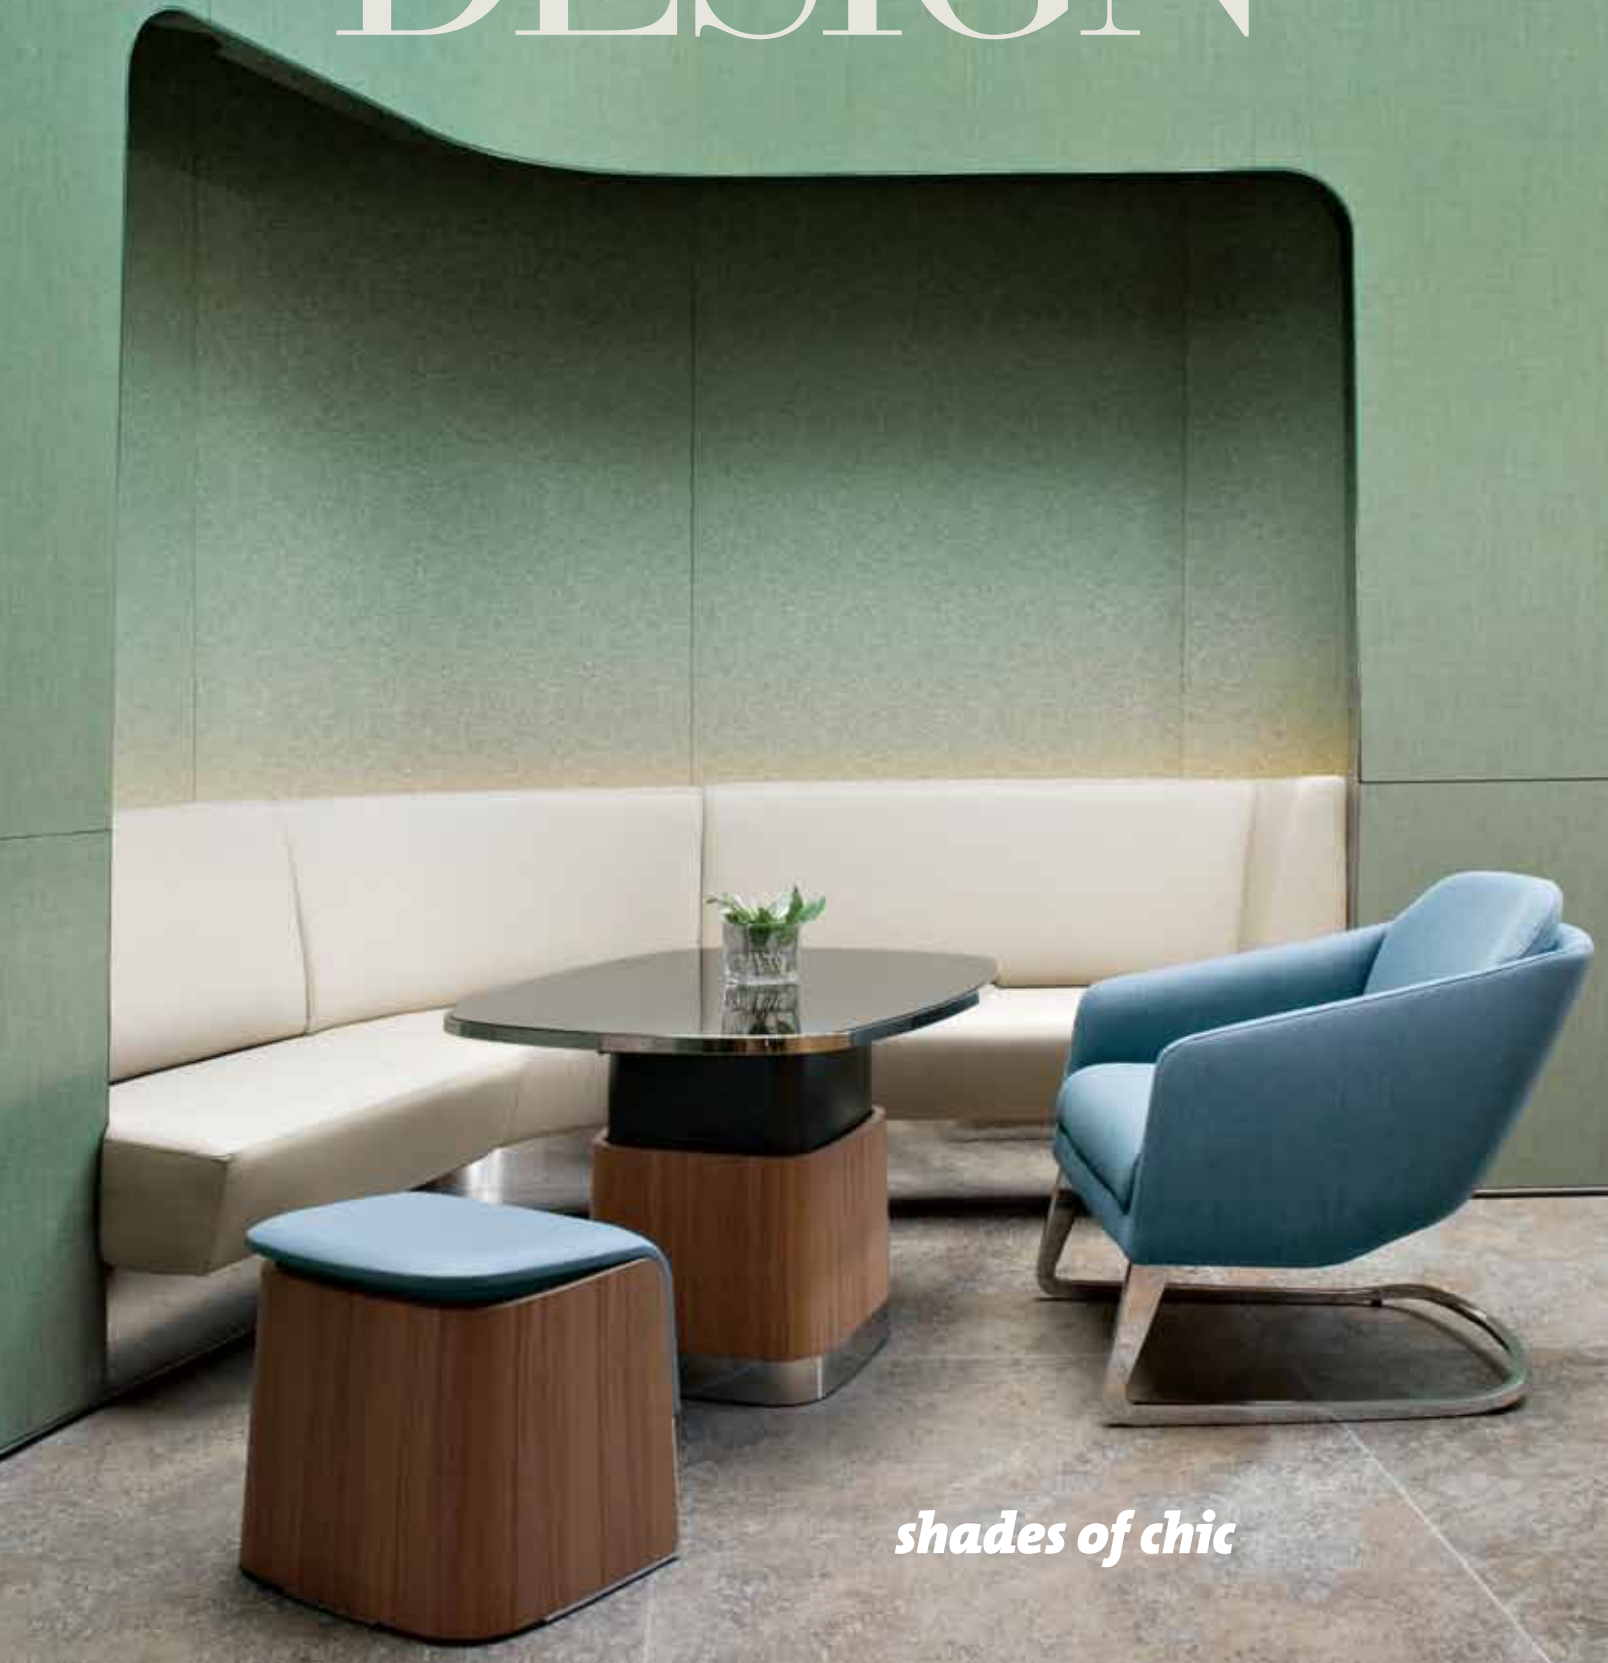

INTERIOR DESIGN[®]

JUNE
2014

shades of chic

INTERIOR DESIGN

As U.S., European, and Asian hotels prove,
great style crosses all borders

**world
domination**

Alfonso Architects

project Streamsong Resort.

site Bowling Green, Florida.

standout Concrete columns that lift this hotel off the ground pay homage to the petrified stumps bearing witness to the region's primeval landscape. ➤