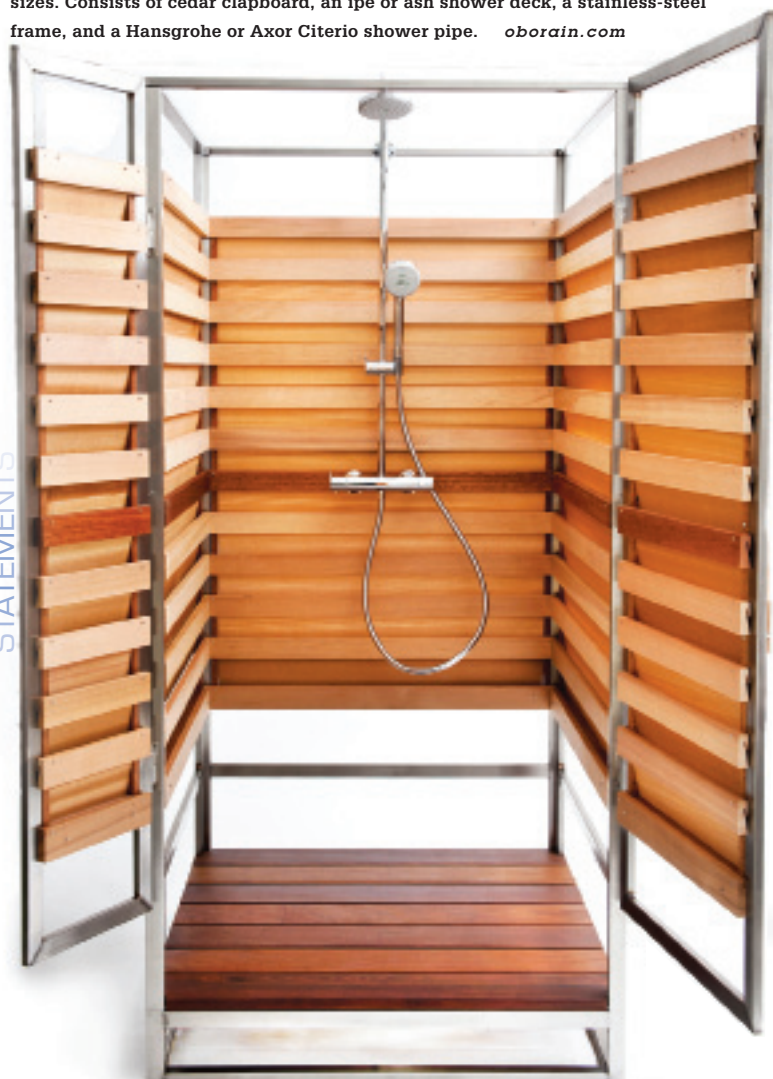

FRENCH BENCH The Marie-Antoinette Bench, inspired by patterns more than 200 years old, is hand-carved of solid, seasoned French oak in the traditional manner. jardinsduroisoleil.com; fort-royal.com

WALK THE PLANKS

“Blanc” hand-distressed French oak flooring is part of the Loft Collection by Chêne de l’Est, available through Côté France. cotefrance.com

CONTEMPORARY ANGLES

Vertex is a sculptural, indoor/outdoor, 100-percent-recyclable furniture collection designed by Karim Rashid and made by Vondom. Available in various colorways. mondocollection.com

MODULAR Oborain's Cove is a prefabricated outdoor shower available in various sizes. Consists of cedar clapboard, an ipé or ash shower deck, a stainless-steel frame, and a Hansgrohe or Axor Citerio shower pipe. oborain.com